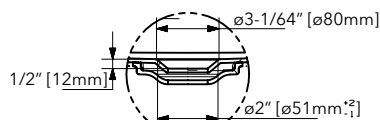

Warranty:

- Lifetime Limited Warranty

SECTION A-A

SECTION B-B

DETAIL C
SCALE 0.143:1.0

Available Color/Finish

Models Available:

- DST-WMOCB01-C1W