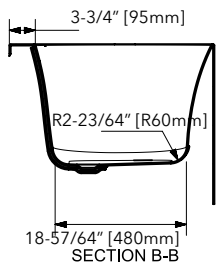

DST-WMOCB01-C1W

WALL MOUNTED TUB - 1 WALL STYLE

Style:

- Wall Mounted Tub
- Oval Design
- Goes Against 1 Wall
- Centered Back Design

Materials:

- Acrylic
- Fiberglass
- Resin

Size:

- Overall: 65" x 29-1/2" x 23"

Features:

- Lumbar Support
- Seamless Construction
- Drain and Overflow Assembly Included
- Additional Colors Available For Drain & Overflow Covers

Capacity To Overflow:

- 67 gallons

Certifications:

- cUPC

Warranty:

- Lifetime Limited Warranty

SECTION A-A

SECTION B-B

DETAIL C
SCALE 0.143:1.0

Available Color/Finish

Models Available:

- DST-WMOCB01-C1W