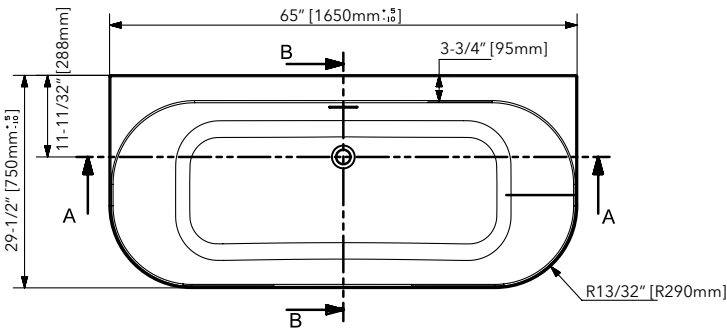

DST-WMOCB01-C1W

WALL MOUNTED TUB - 1 WALL STYLE

Style:

- Wall Mounted Tub
- Oval Design
- Goes Against 1 Wall
- Centered Back Design

Materials:

- Acrylic
- Fiberglass
- Resin

Size:

- Overall: 65" x 29-1/2" x 23"

Features:

- Lumbar Support
- Seamless Construction
- Drain and Overflow Assembly Included
- Additional Colors Available For Drain & Overflow Covers

Capacity To Overflow:

- 67 gallons

Certifications:

- cUPC

Warranty:

- Lifetime Limited Warranty

SECTION A-A

SECTION B-B

DETAIL C
SCALE 0.143:1.0

Available Color/Finish

Models Available:

- DST-WMOCB01-C1W