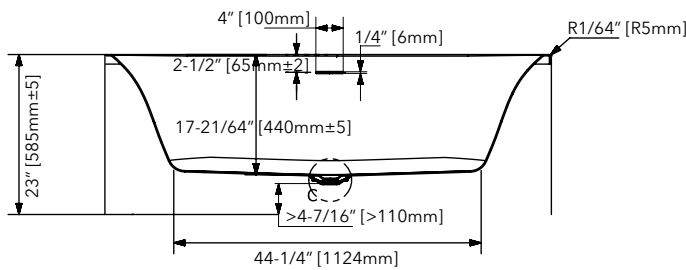

Warranty:

- Lifetime Limited Warranty

SECTION A-A